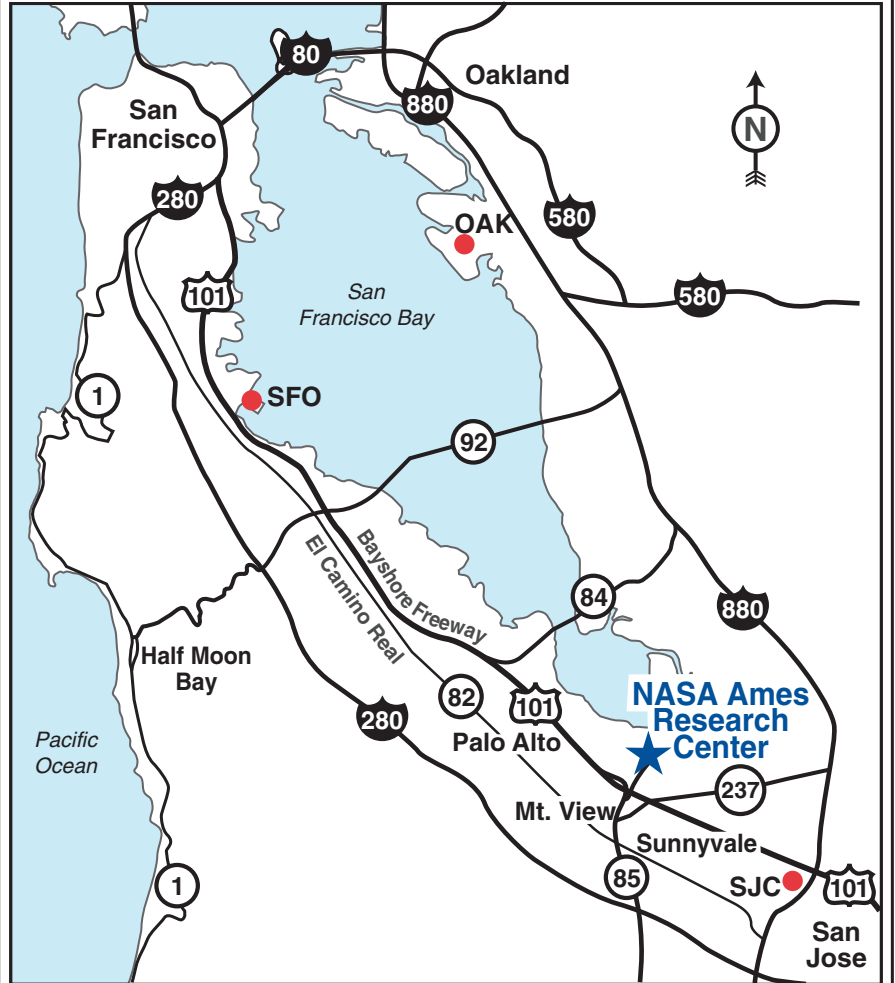

NASA Ames Research Center (Arnold Ave. Gate) N-272

Ames Child Care Center

NASA Research Park Main Gate

Visitors' Exploration Center (Bldg. 943A)

Moffett Field Exit 398

Visitor Control for NASA Ames Research Center

South Main Gate (Open 6 AM to 6 PM)

Macon Gate

To Golf Course

National Aeronautics and Space Administration
Ames Research Center
 Moffett Field, California 94035-1000

rev. July 2011

National Aeronautics and Space Administration

Ames Research Center
Moffett Field, California 94035-1000

The Golf Course at Moffett Field

The Golf Course at Moffett Field Club House
T-1 Bar & Grill

Directions to Ames Research Center

Take Moffett Field Exit 398 from Highway 101, turn right at the light.
From Highway 85, take the Moffett Blvd. exit, turn right at the light, and follow it over the Highway 101 overpass.